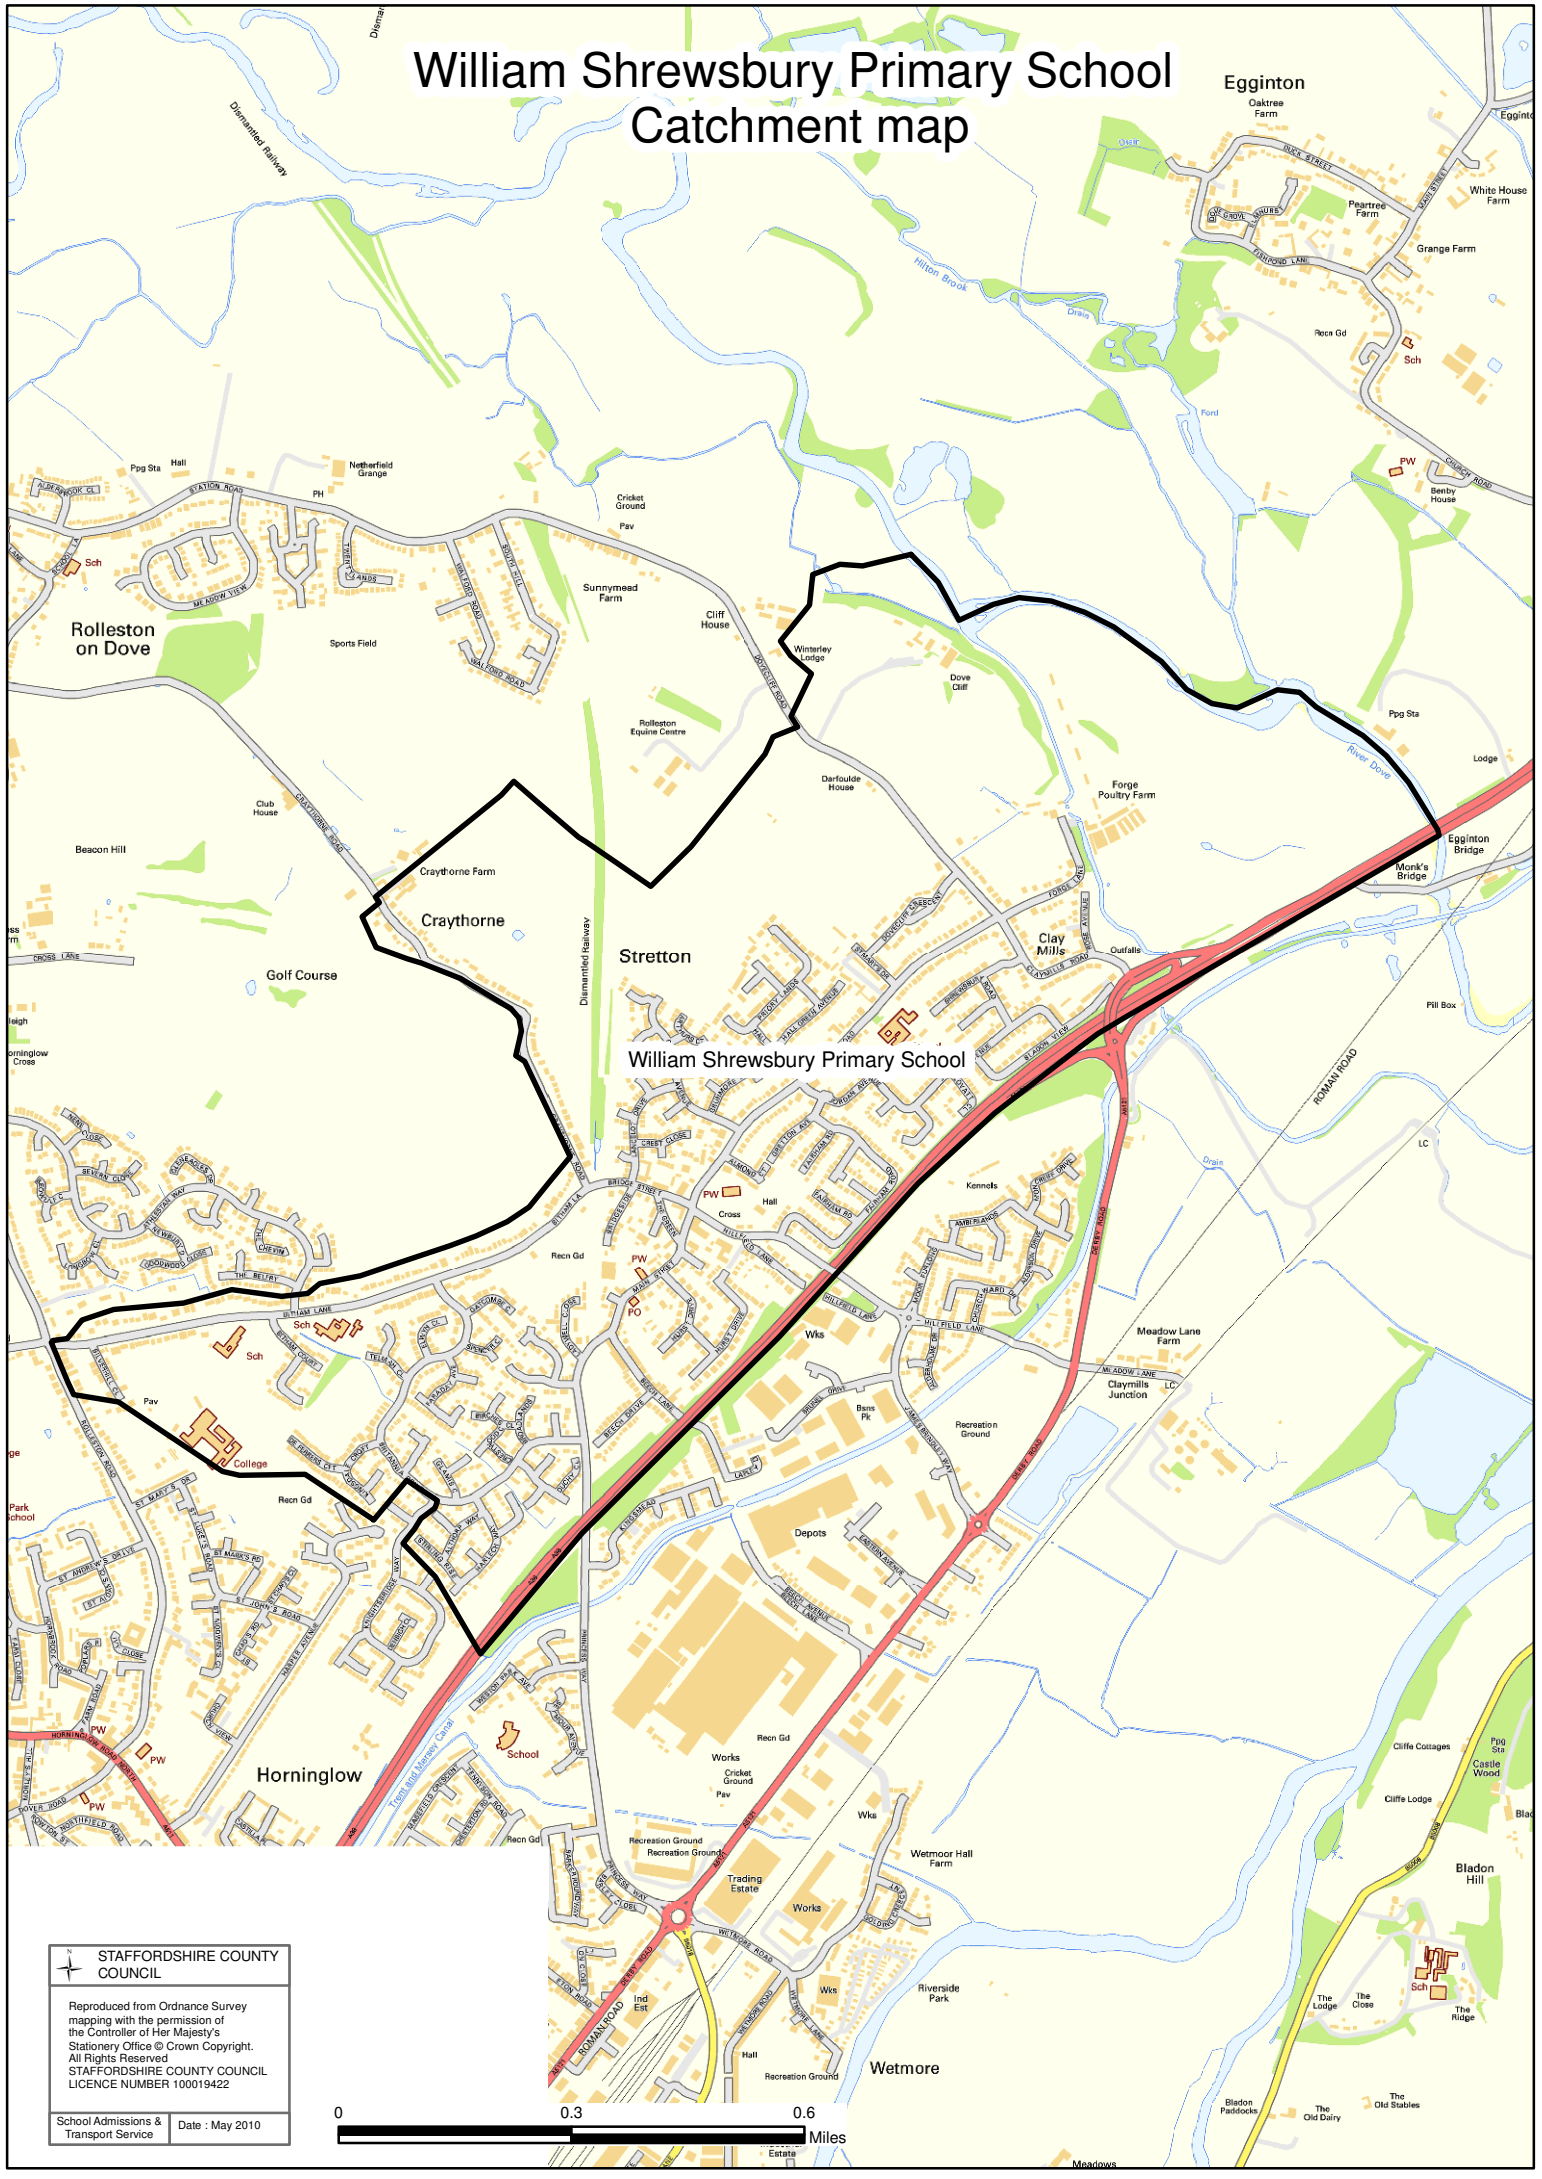

William Shrewsbury Primary School Catchment map

STAFFORDSHIRE COUNTY COUNCIL

Reproduced from Ordnance Survey mapping with the permission of the Controller of Her Majesty's Stationary Office © Crown Copyright. All Rights Reserved
STAFFORDSHIRE COUNTY COUNCIL LICENCE NUMBER 100019422